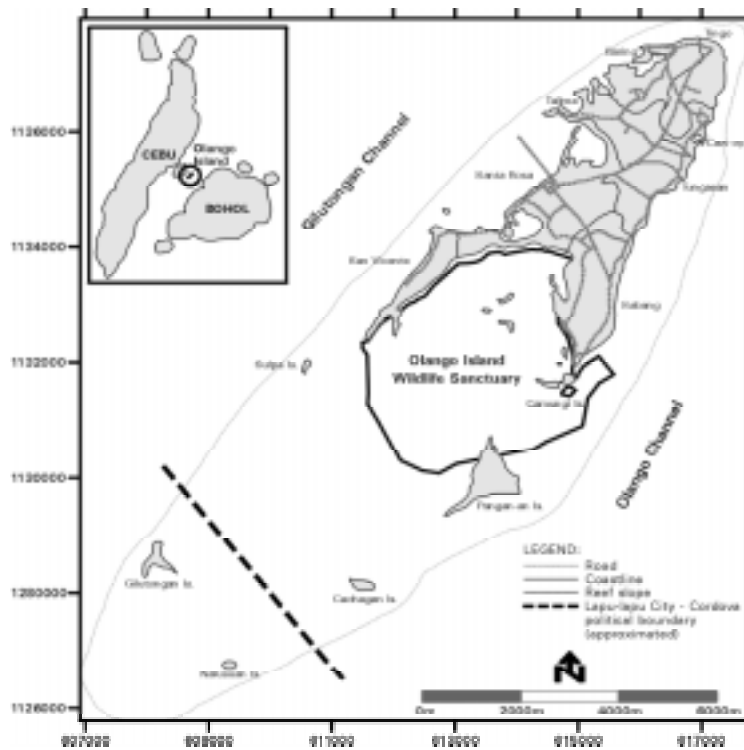

Figure 1.14. General location map of Olango Island, Lapu-Lapu City, Cebu, its satellite islets, and administrative boundaries.

Figure 1.15. The geographic location of the 920-ha Olango Island Wildlife Sanctuary (geographical coordinates provided by the PAWB-DENR 7).